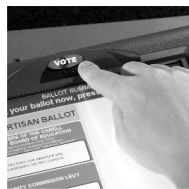

Election Systems & Software

MAINTAINING VOTER CONFIDENCE. ENHANCING THE VOTING EXPERIENCE.

EXPERIENCE
RELIABILITY
SECURITY
INNOVATION

PRODUCT OVERVIEW

iVotronic® Touch Screen Voting System

The proven, patented ES&S **iVotronic**® touch screen voting system puts leading-edge election technology at voters' fingertips. Voting is accomplished simply by touching on the ballot screen. It's that easy!

Weighing just 14.35 pounds with a 15-inch diagonal screen, the **iVotronic** is portable, wireless, and multilingual. Its ADA-compliant audio ballot feature easily supports visually impaired voters, and its portability enables curbside and wheelchair-access voting.

Voter Protection

Voter intent and ballot correctness are guaranteed before ballot casting. Overvotes cannot be accepted by the **iVotronic**, and the voter is privately alerted of any undervotes during the final ballot review process. The privacy of all voters — including those visually impaired — is maintained with the **iVotronic**. Only the voter is informed of the overvote/undervote situations, and the involvement of poll workers is not required to correct the ballot. The **iVotronic** also provides a final "Review" screen, allowing voters to validate all ballot choices before casting their ballot.