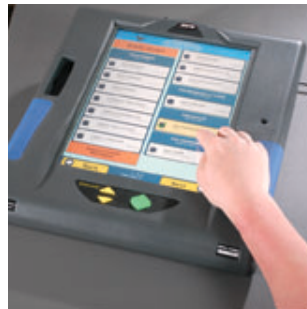

ADA Compliant and Multilingual

The **iVotronic**'s innovative audio ballot feature, in combination with braille-embossed navigation buttons, enables visually impaired voters to efficiently vote in complete privacy. Its lightweight construction and self-contained ballot deliver complete portability for curbside voting and wheelchair access. The electronic text or graphic bit map ballot formats are clearly displayed in large fonts, and both Romance and character-based languages are supported. The **iVotronic** makes voting easy for all voters.

Voting with the iVotronic is easy as 1, 2, 3, Vote!

Over for details.

The **iVotronic** is certified to meet the 2002 Federal Voting Systems Standards.

Voting with the ES&S iVotronic

1 ACTIVATE BALLOT

You or a pollworker will activate your electronic ballot by inserting it into the appropriate slot. Next, touch language of choice with your finger.

2 SELECT CANDIDATE

To select your candidate, touch the box next to the name. To de-select, touch box again. The iVotronic will not allow you to vote for more people than may be elected to any one office.

Touch "Next" in lower right corner to navigate forward through the ballot.

Touch "Back" in lower left corner to navigate backward through the ballot.

3 REVIEW BALLOT

After completing last ballot page, touch "Review" and carefully review the selection review screen. To change or make a new choice, touch box next to candidate or office name, and then touch box next to new selection.