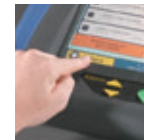

ADA Compliant and Multilingual

The **iVotronic**'s innovative audio ballot feature, in combination with braille-embossed navigation buttons, enables visually impaired voters to efficiently vote in complete privacy. Its lightweight construction and self-contained ballot deliver complete portability for curbside voting and wheelchair access. The electronic text or graphic bit map ballot formats are clearly displayed in large fonts, and both Romance and character-based languages are supported. The **iVotronic** makes voting easy for all voters.

Voting with the iVotronic is easy as 1, 2, 3, Vote!

Over for details.

The **iVotronic** is certified to meet the 2002 Federal Voting Systems Standards.

Voting with the ES&S iVotronic

1 ACTIVATE BALLOT

You or a pollworker will activate your electronic ballot by inserting it into the appropriate slot. Next, touch language of choice with your finger.

2 SELECT CANDIDATE

To select your candidate, touch the box next to the name. To de-select, touch box again. The iVotronic will not allow you to vote for more people than may be elected to any one office.

Touch "Next" in lower right corner to navigate forward through the ballot.

Touch "Back" in lower left corner to navigate backward through the ballot.

3 REVIEW BALLOT

After completing last ballot page, touch "Review" and carefully review the selection review screen. To change or make a new choice, touch box next to candidate or office name, and then touch box next to new selection.